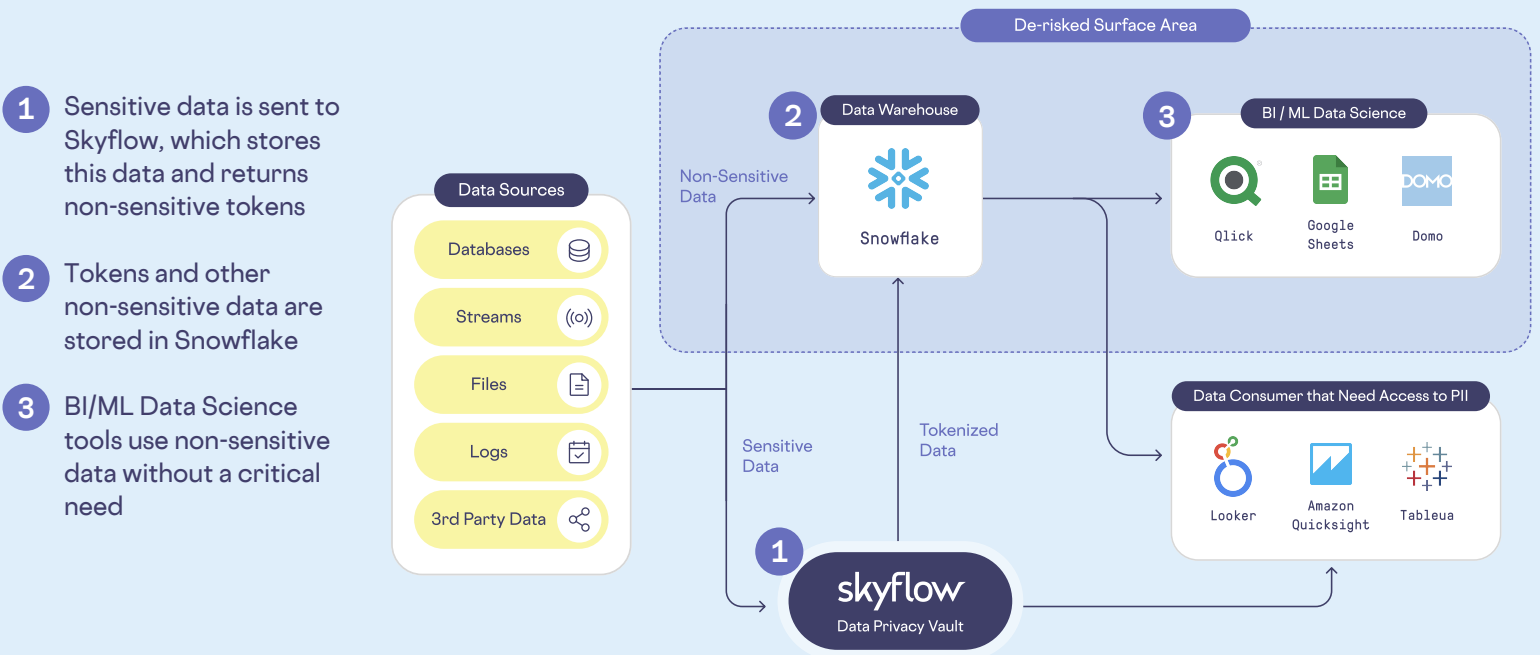

The Data Cloud Just Got Better

Enhance data security, unlock privacy-preserving analytics, and satisfy data residency requirements with just one Snowflake instance.

De-risk Your Data Cloud

Trusted by

Same Powerful Data Cloud, Without the Privacy Risks

Remove Sensitive Data from Your Data Pipeline

Eliminate sensitive data exposure across your pipeline, warehouse, analytics, and reporting tools with a vault specifically designed to protect the privacy of your data.

Analytics Without PII Exposure

Execute operations and analytics as you do today, but without exposing your systems to PII.

Simplify Data Residency Compliance

Satisfy multiple data residency requirements with just one Snowflake instance using regional vaults that isolate and secure sensitive data.