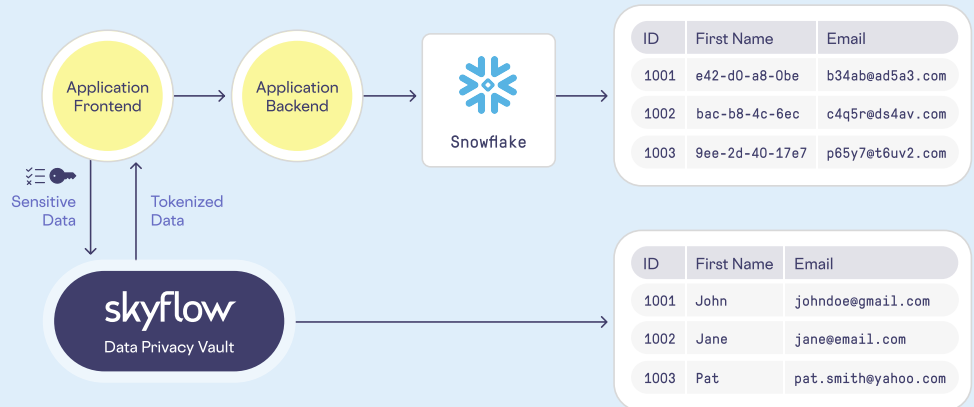

The Data Cloud Just Got Better

Enhance data security, unlock privacy-preserving analytics, and satisfy data residency requirements with just one Snowflake instance.

De-risk Your Data Cloud

Trusted by

Same Powerful Data Cloud, Without the Privacy Risks

Remove Sensitive Data from Your Data Pipeline

Eliminate sensitive data exposure across your pipeline, warehouse, analytics, and reporting tools with a vault specifically designed to protect the privacy of your data.